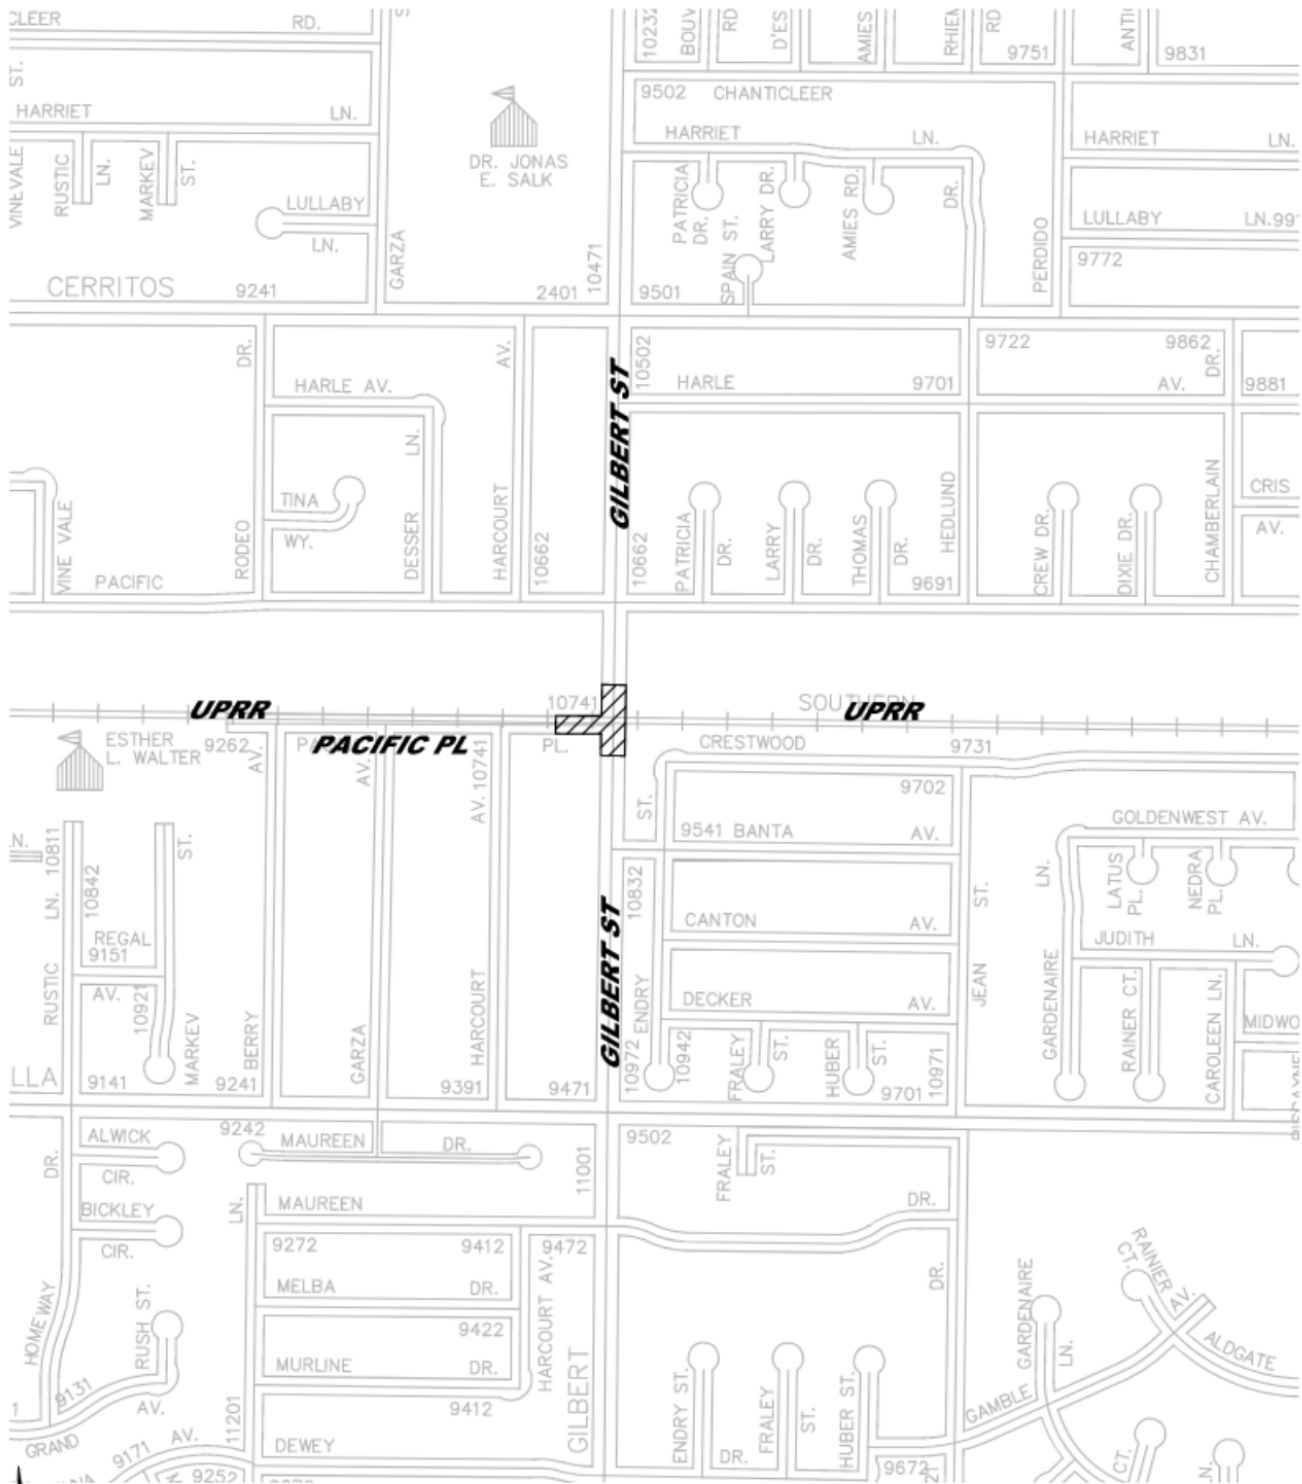

VICINITY MAP
(NOT TO SCALE)

COUNTY OF ORANGE
DEPARTMENT OF
PUBLIC WORKS

ORANGE COUNTY PUBLIC WORKS: CONSTRUCTION

Project Vicinity Map

SCALE: NTS

LOCATION MAP
(NOT TO SCALE)

 PROJECT LIMIT

COUNTY OF ORANGE
DEPARTMENT OF
PUBLIC WORKS

ORANGE COUNTY PUBLIC WORKS: CONSTRUCTION

Project Location Map

SCALE: NTS