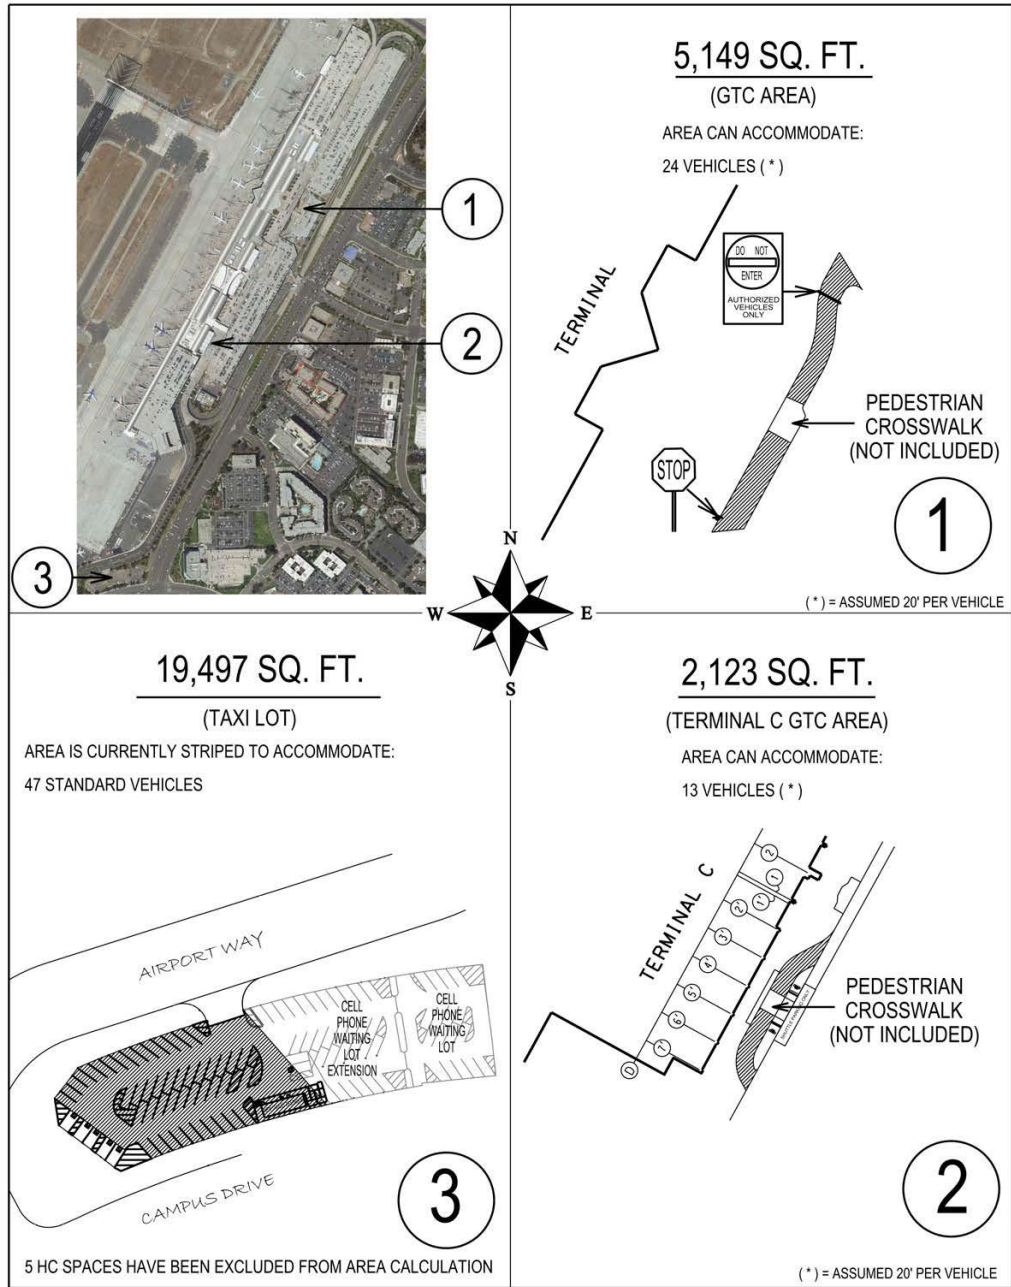

**EXHIBIT B
MAP OF OPERATING AREA**

**JOHN WAYNE AIRPORT
LOCATION MAP**

EXHIBIT B

TAXICAB HOLD AREA

STARTER AREA &
PASSENGER
PICKUP AREA

STARTER KIOSK &
PASSENGER
PICKUP AREA

TAXICAB
QUEUING
AREA

EXHIBIT B MAP OF OPERATING AREA

SURVEY OF TAXI STAGING AREAS INDEX JWA #823 PAGE 1 OF 1
 SURVEYED BY K. RANDALL DATE 10-28-2019 JOHN WAYNE AIRPORT SURVEYOR

DRAWN BY: KGR

CHECKED BY: KGR