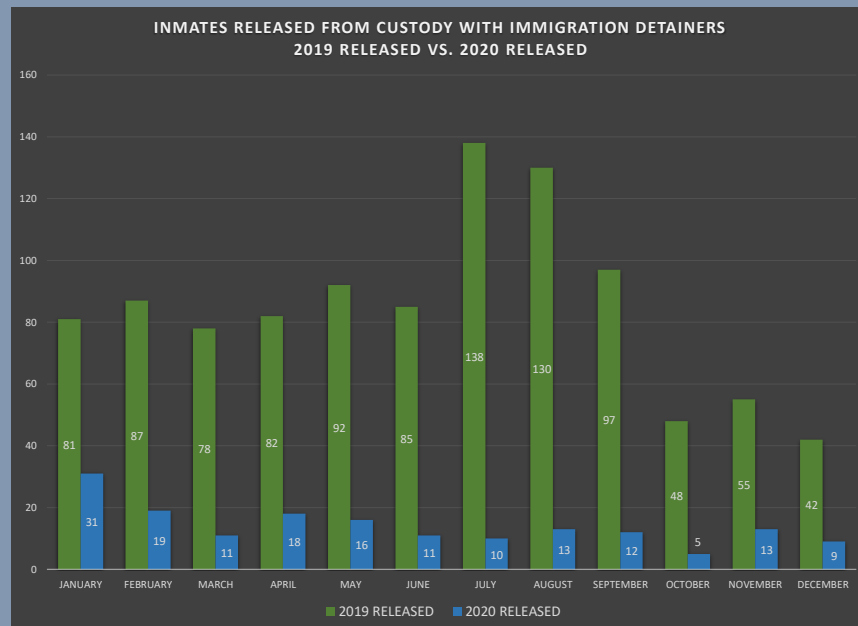

ORANGE COUNTY JAIL - IMMIGRATION DETAINER DATA - 2020 Attachment D

ORANGE COUNTY SHERIFF'S DEPARTMENT

INMATES RELEASED FROM CUSTODY WITH IMMIGRATION DETAINERS

	2019			2020		
	RELEASED	RE-ARRESTED	RECIDIVISM %	RELEASED	RE-ARRESTED	RECIDIVISM %
JANUARY	81	29	36%	31	1	3%
FEBRUARY	87	18	21%	19	2	11%
MARCH	78	29	37%	11	2	18%
APRIL	82	27	33%	18	4	22%
MAY	92	24	26%	16	3	19%
JUNE	85	25	29%	11	3	27%
JULY	138	25	18%	10	1	10%
AUGUST	130	31	24%	13	5	38%
SEPTEMBER	97	17	18%	12	4	33%
OCTOBER	48	9	19%	5	1	20%
NOVEMBER	55	4	7%	13	6	46%
DECEMBER	42	0	0%	9	4	44%
TOTAL INMATES:	1015	238	23%	168	36	21%

INMATES RELEASED TO IMMIGRATION & CUSTOMS ENFORCEMENT (ICE)

	2019	2020	TOTAL
JANUARY	51	33	84
FEBRUARY	48	19	67
MARCH	46	16	62
APRIL	31	23	54
MAY	35	17	52
JUNE	48	22	70
JULY	53	17	70
AUGUST	42	19	61
SEPTEMBER	31	17	48
OCTOBER	33	7	40
NOVEMBER	38	18	56
DECEMBER	36	17	53
TOTAL INMATES:	492	225	717